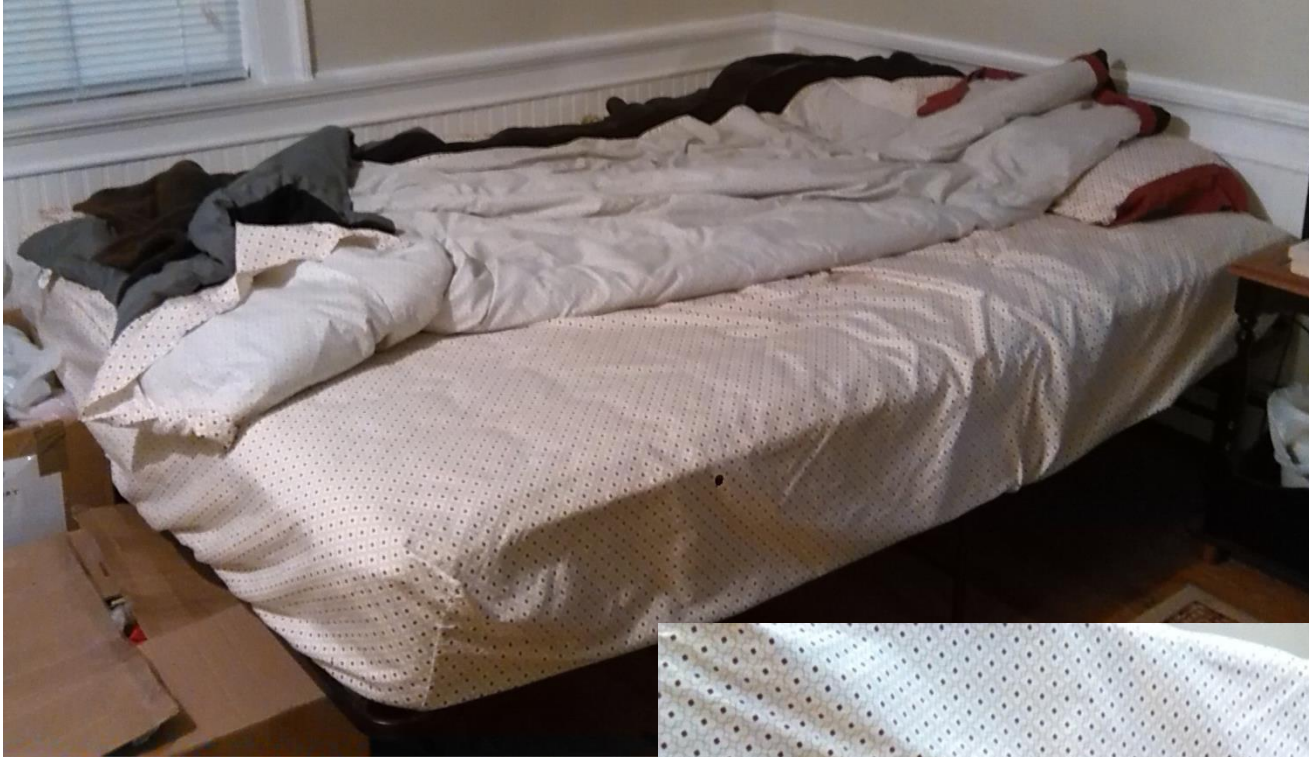

Measurements
(inch, HxLxW) –
24x17.5x9

Drawer stand and tall lamp

**5\$ each
item**

Coat rack

Tall lamp

**Tall table and chairs
(25\$ all or 10\$ per item)**

Metal filing cabinet (5\$)

Chair (5\$)

Futon couch/bed (30\$) (the small table was sold)

Queen size mattress and metal base (50\$ total)

Plastic storage drawers (5\$ each)