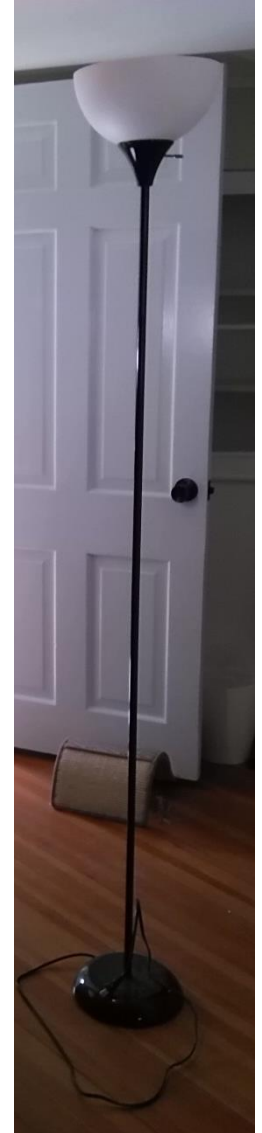

Black shelf stand (10\$)

Measurements (inch, HxLxW)
– 31.5x29.5x11.5

Carpet

Kitchen stand on wheels

Folding chair and cloths hanger

5\$ each item

Kitchen stand on wheels

Stool

Measurements
(inch, HxLxW) –
24x17.5x9

Drawer stand and tall lamp

**5\$ each
item**

Coat rack

Tall lamp

**Tall table and chairs
(25\$ all or 10\$ per item)**

Metal filing cabinet (5\$)

Chair (5\$)

Futon couch/bed (30\$) (the small table was sold)

Queen size mattress and metal base (50\$ total)

Plastic storage drawers (5\$ each)